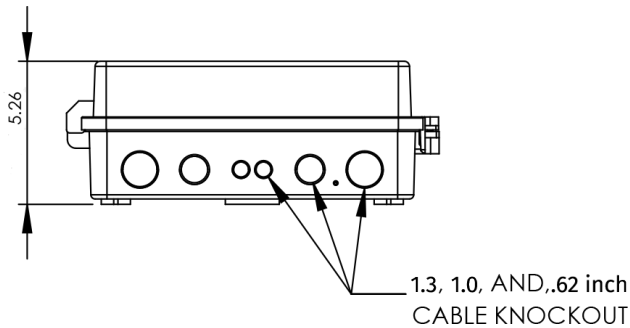

## FEATURES

- Wireless Tablet with Case
- WiFi Access Point with Exterior Antenna
- 100vac - 240vac
- NEMA type 3, 3X / IP55
- 1-Year Product Warranty