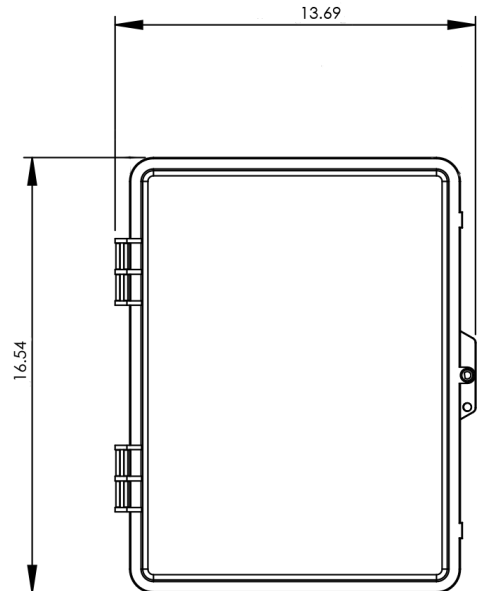

## FEATURES

- Wireless Tablet with Case
- WiFi Access Point with Exterior Antenna
- 100vac - 240vac
- NEMA type 3, 3X / IP55
- 1-Year Product Warranty